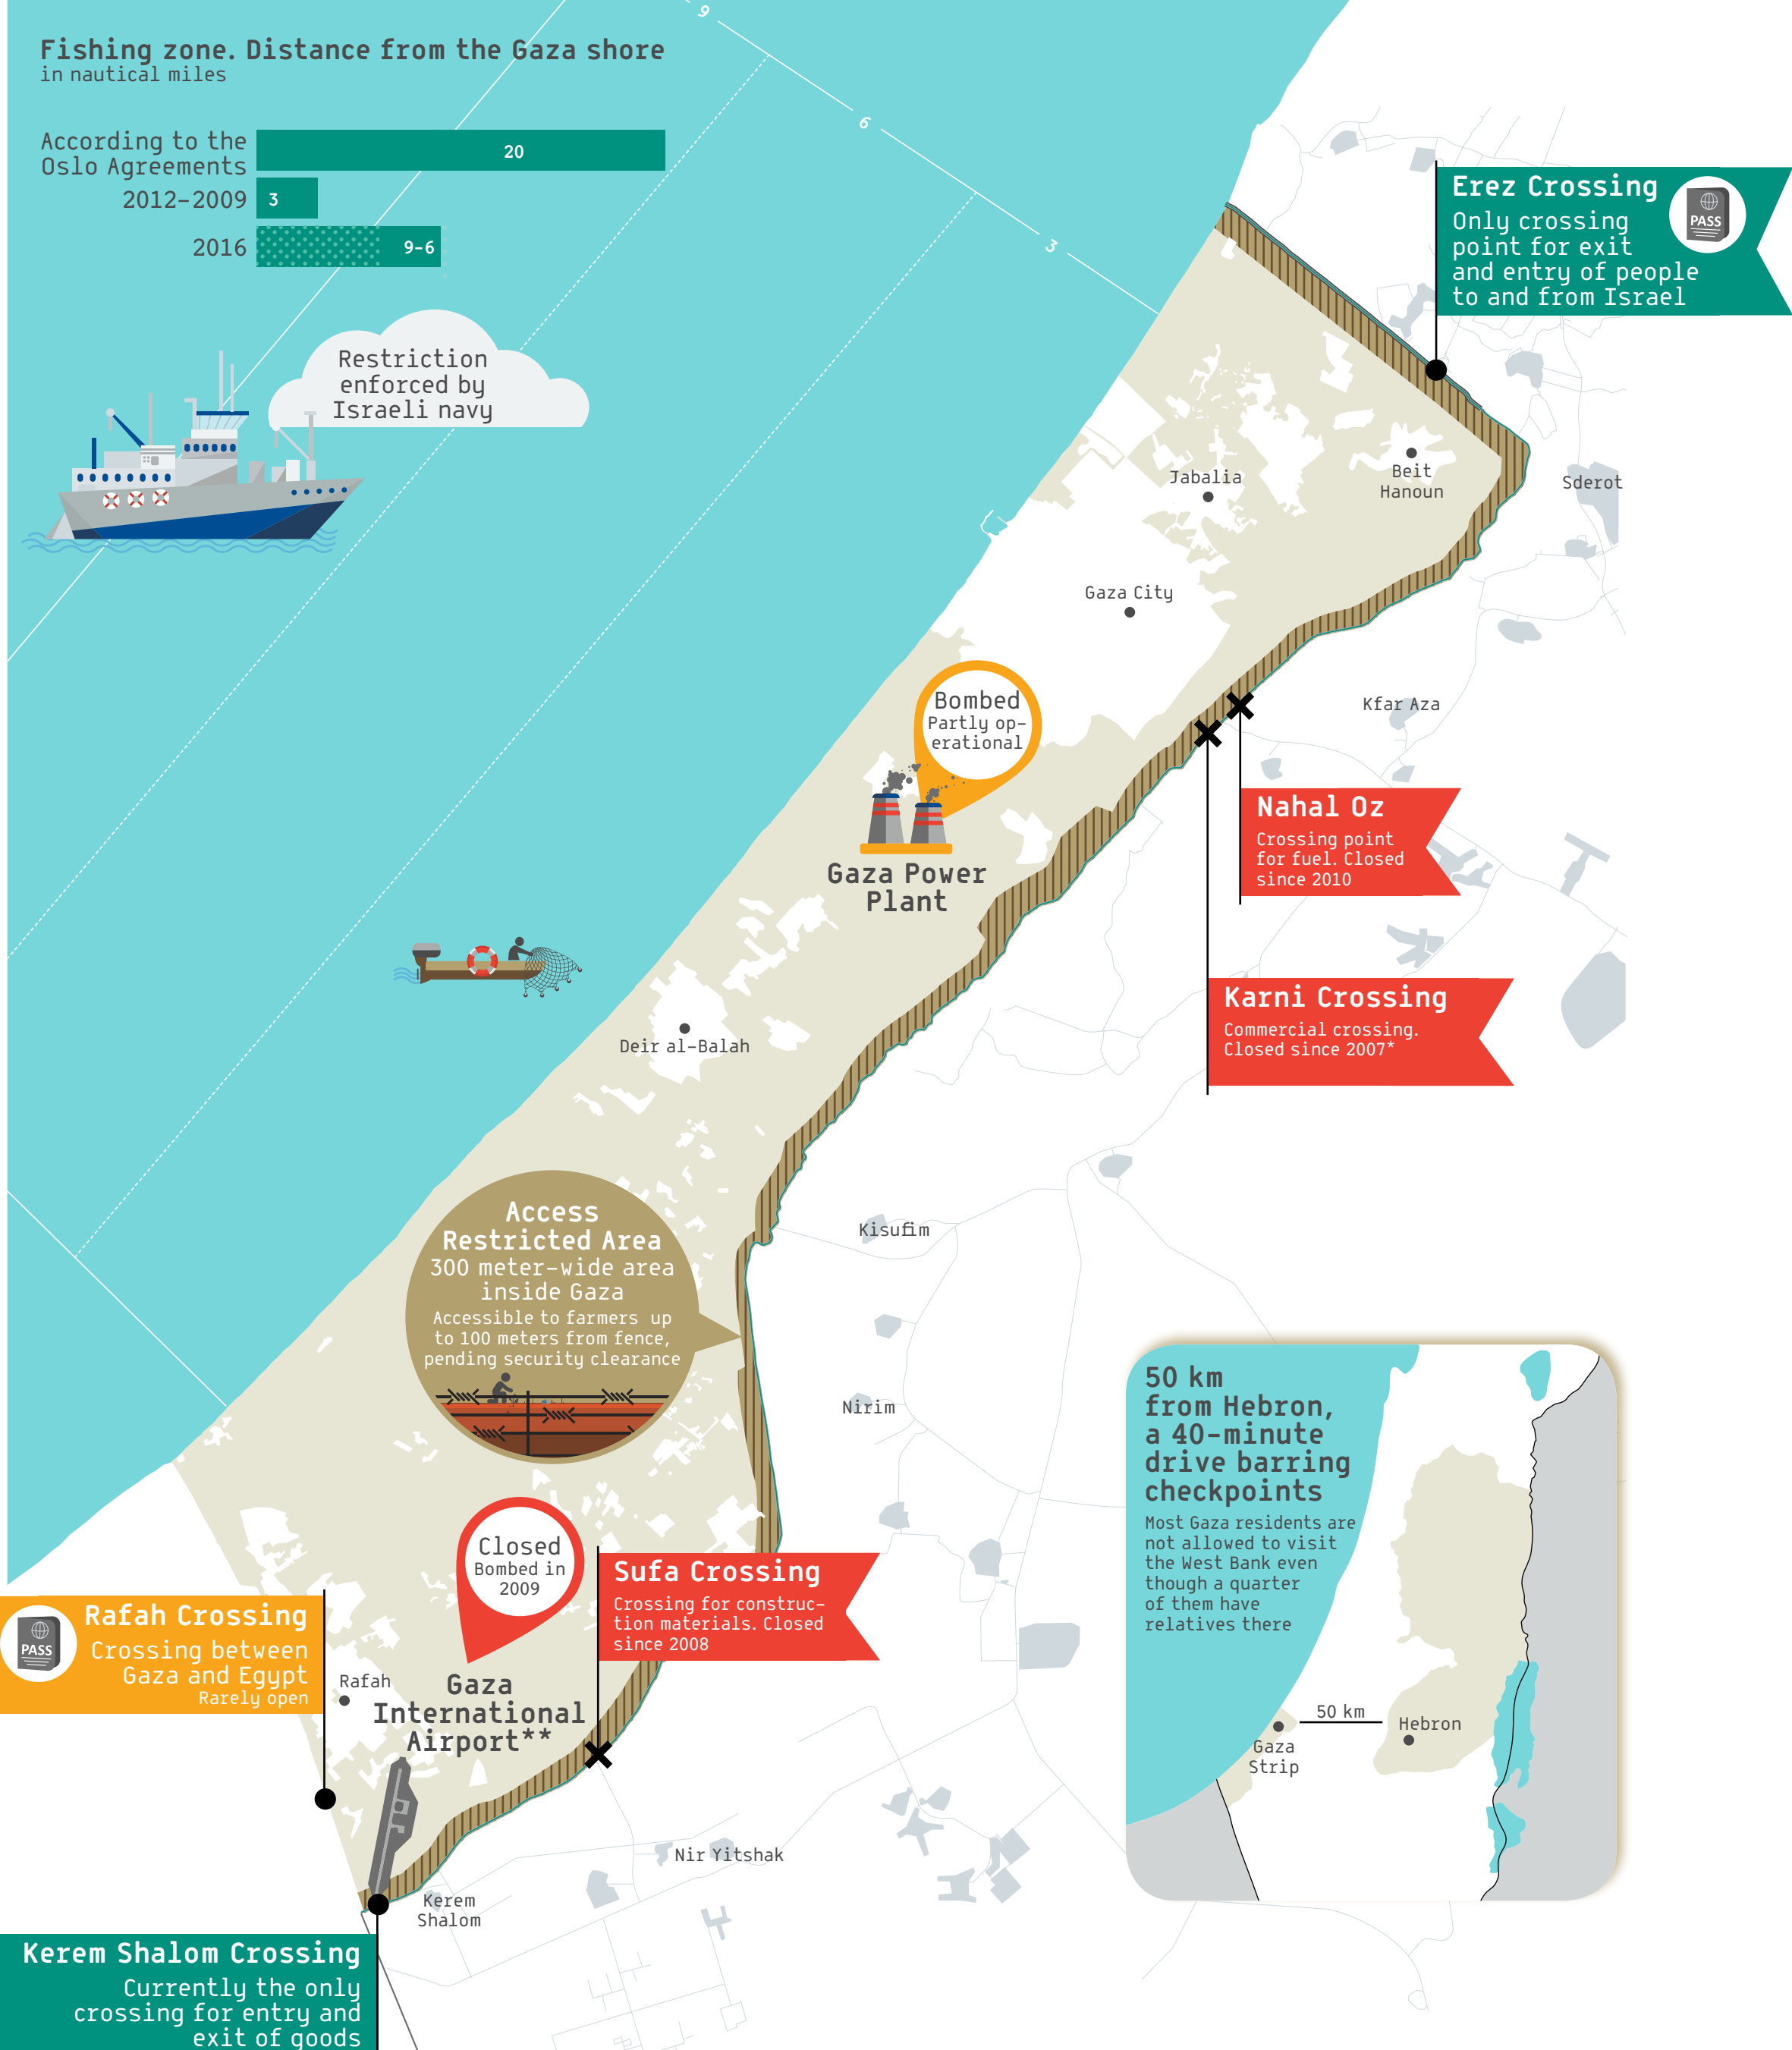

Gaza Strip Map of Control

Operational crossing
Partly operational crossing
Non-operational crossing

PASS Movement of people
 Access Restricted Area

📍 Partly operational facility
 📍 Closed facility

גישא
גישא
 Gisha - Legal Center for Freedom of Movement
 גישה - מרכז לשמירה על הזכות לנוע (ע"ר)
 مسلك - مركز للدفاع عن حرية الحركة

*Conveyer belt for grain transfer was operational until March 2011 **Non-operational since 2000